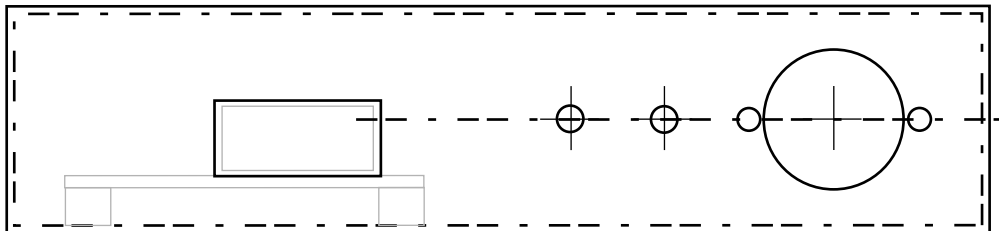

Acrylic Board (t=2mm)

Mini-BOARD

Takachi YM-130
(130X90X30 mm)