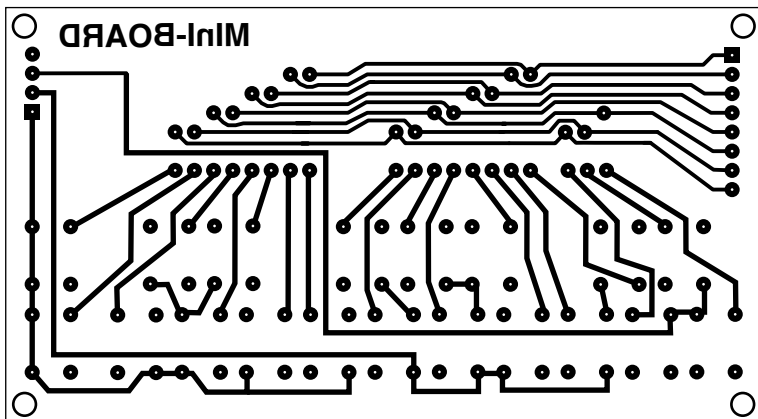

Acrylic Board (t=2mm)

Mini-BOARD

Takachi YM-130
(130X90X30 mm)